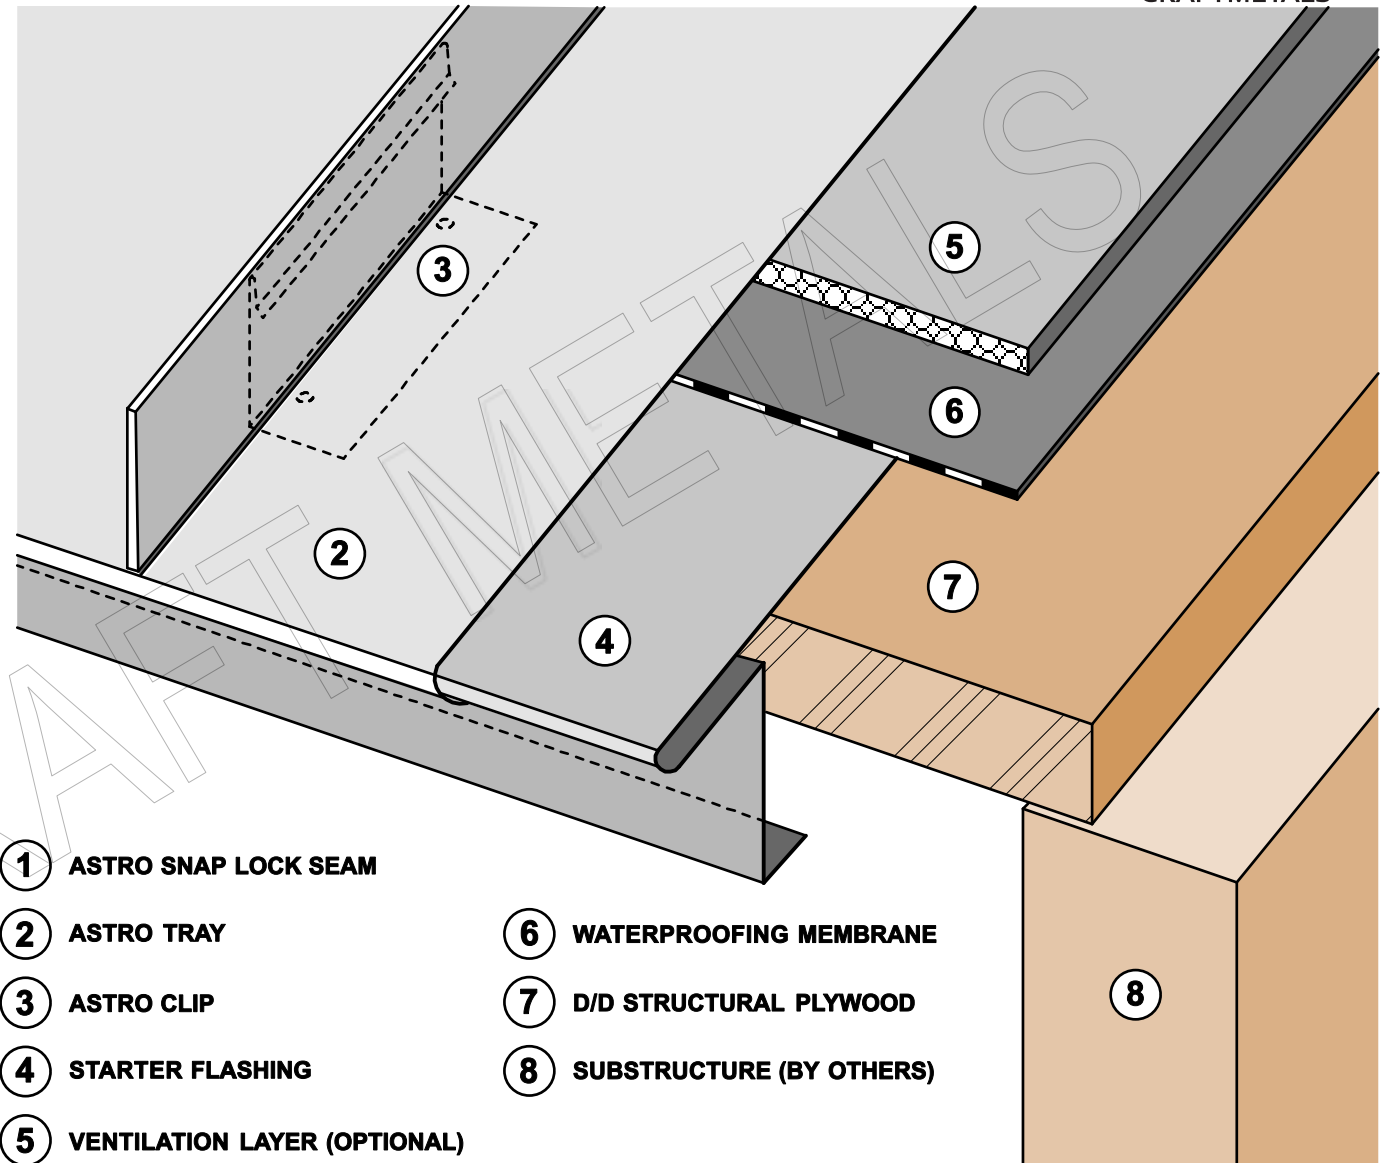

* FOR EXACT NUMBER OF CLIPS
PLEASE CONTACT ARC

ASTRO CLIP *

HORIZONTAL SECTION

- ① ASTRO SNAP LOCK SEAM
- ② ASTRO TRAY
- ③ ASTRO CLIP
- ④ STARTER FLASHING
- ⑤ VENTILATION LAYER (OPTIONAL)
- ⑥ WATERPROOFING MEMBRANE
- ⑦ D/D STRUCTURAL PLYWOOD
- ⑧ SUBSTRUCTURE (BY OTHERS)